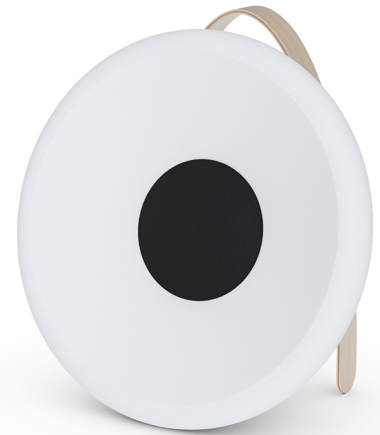

Eclipse Speaker

Technical Data

Colors: 

Dimensions:	267mm x 400mm
Charging:	Micro USB w/ Wirefree Ready
Battery type:	Lithium Ion, 3.7V 2000mAh
Usage time:	4-12 hrs
Charging time Micro USB:	4-8 hrs
Waterproof Classification:	IP44
Weight:	1.95kg
Materials:	Shade-LDPE, Base-ABS
Light:	5W LED, RGB+White
Speaker:	10W Speaker

Accessories Included:

Bluetooth Remote, 2m micro USB charging cable

Accessories sold separately:

Wirefree charging plate, cork cover

Eclipse Speaker

Product Description

Color Changing LED Lantern 10W Bluetooth speaker

We designed the Mooni Eclipse speaker with two philosophies in mind: design and sound. The smooth curves and our signature pine wood handle blends in beautifully with your decor while the concave shape enhances and delivers powerful sound. The LEDs illuminating around the speaker create a ring of fire effect when set on a dynamic light mode setting. Charge and go. Create your moment anywhere by simply taking your Mooni® with you.

9 colors, 4 color modes, and 4 brightness levels: Set a mood for every occasion by selecting your favorite color or mode: Flash, strobe, fade, Dance

Stereo sound: Get full stereo sound when you pair 2 speakers